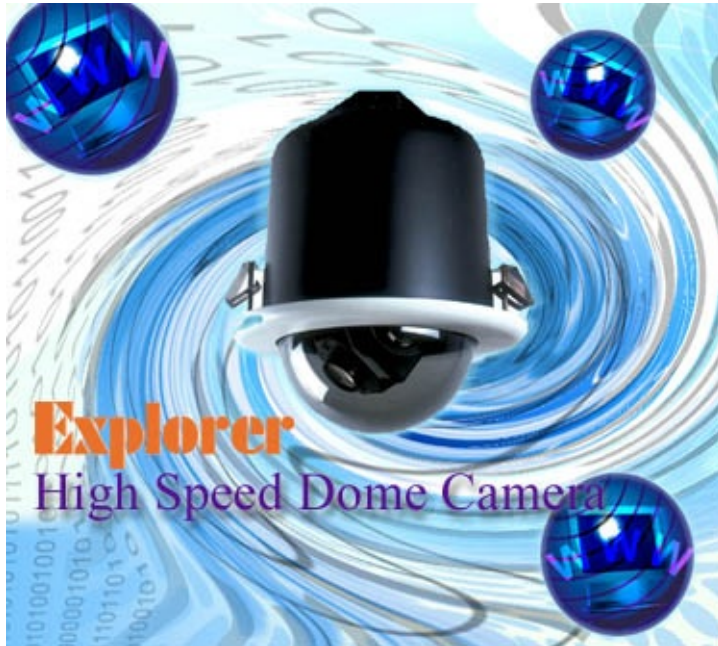

30X Indoor / Outdoor PTZ High Speed Dome Camera

Features:

30X optical zoom / 8X digital zoom.

1/4" type CCD with sensitivity level of 0.1 lux.

360 degrees pan rotation and auto turn around over 180 degrees.

Continuous auto focus on the target accurately.

64 presets available.

Turning speed: 0.3 ~ 240 degree/second.

Pelco P and Pelco D protocol auto detect

Compatible with various DVRs & IP servers.

Fans, heaters and water proof housing.