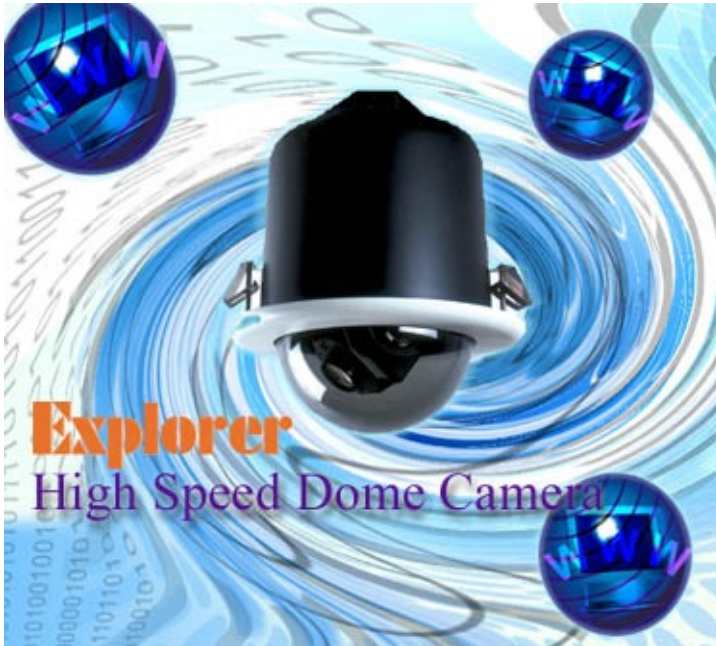

270X Indoor / Outdoor PTZ High Speed Dome Camera

Features:

270X optical zoom / 10X digital zoom.

1/4" type CCD with sensitivity level of 0.01 lux.

360 degrees pan rotation and auto turn around over 180 degrees.

Continuous auto focus on the target accurately.

64 presets available.

Turning speed: 0.3 ~ 240 degree/second.

Pelco P and Pelco D protocol auto detect

Compatible with various DVRs & IP servers.

Fans, heaters and water proof housing.